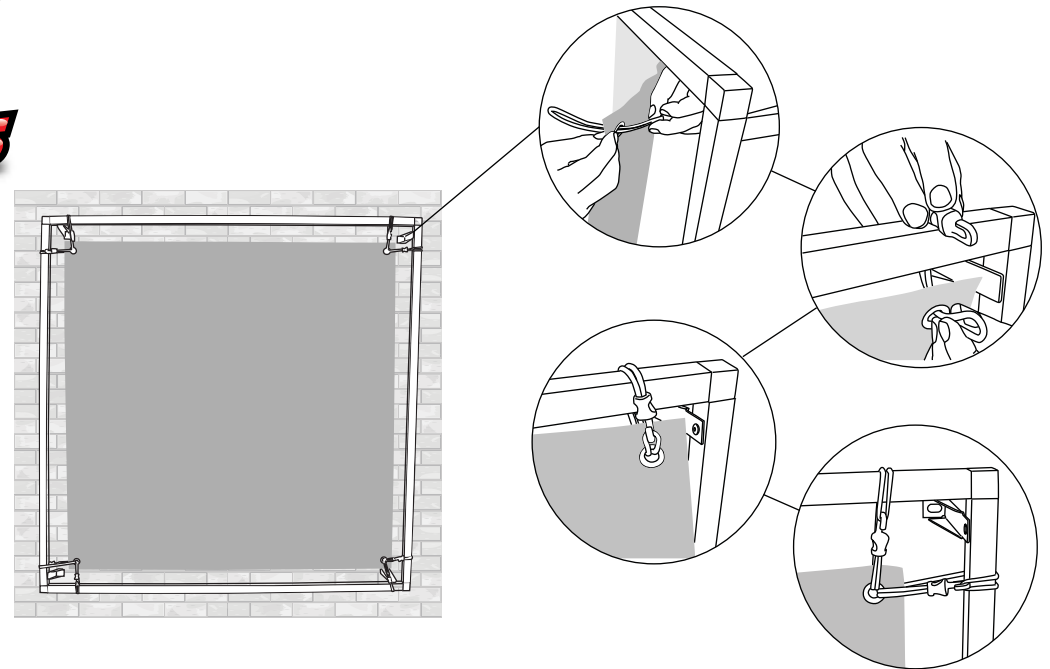

Monsoon Mural

2

3

4

5

Monsoon Mural

Installation